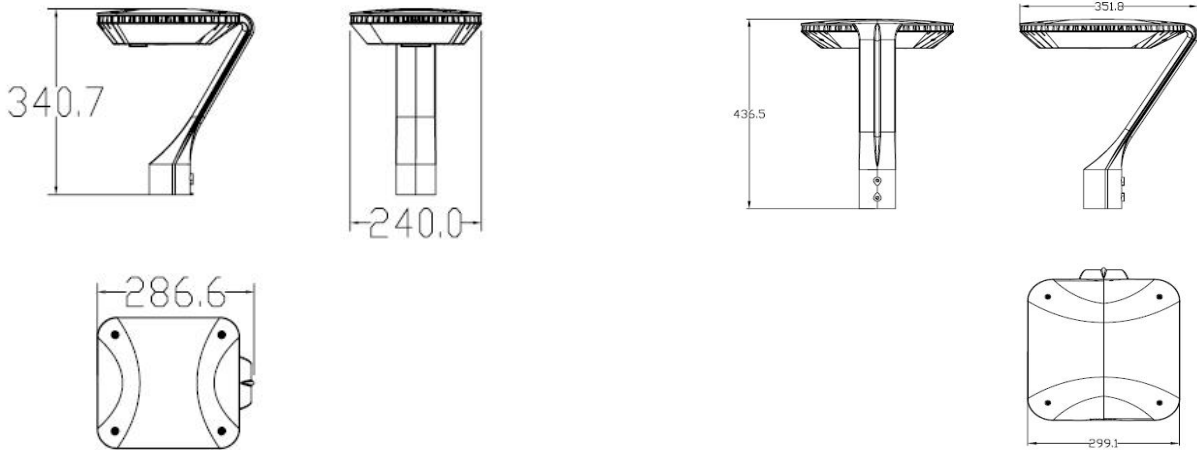

# LED Post top light

## 1 Dimensions

### 3. Performance parameters

Model	Color temperature	Color rendering index	Luminous flux	Power	Product Size / mm	Light angle	net weight
KTSL6225-50	2700-7000K	≥70	≥4500 Lm	50W	300*351.8*436.5	90*140	5.8KG
KTSL6225-100	2700-7000K	≥70	≥4500Lm	100 W	300*351.8*436.5	90*140	5.8KG